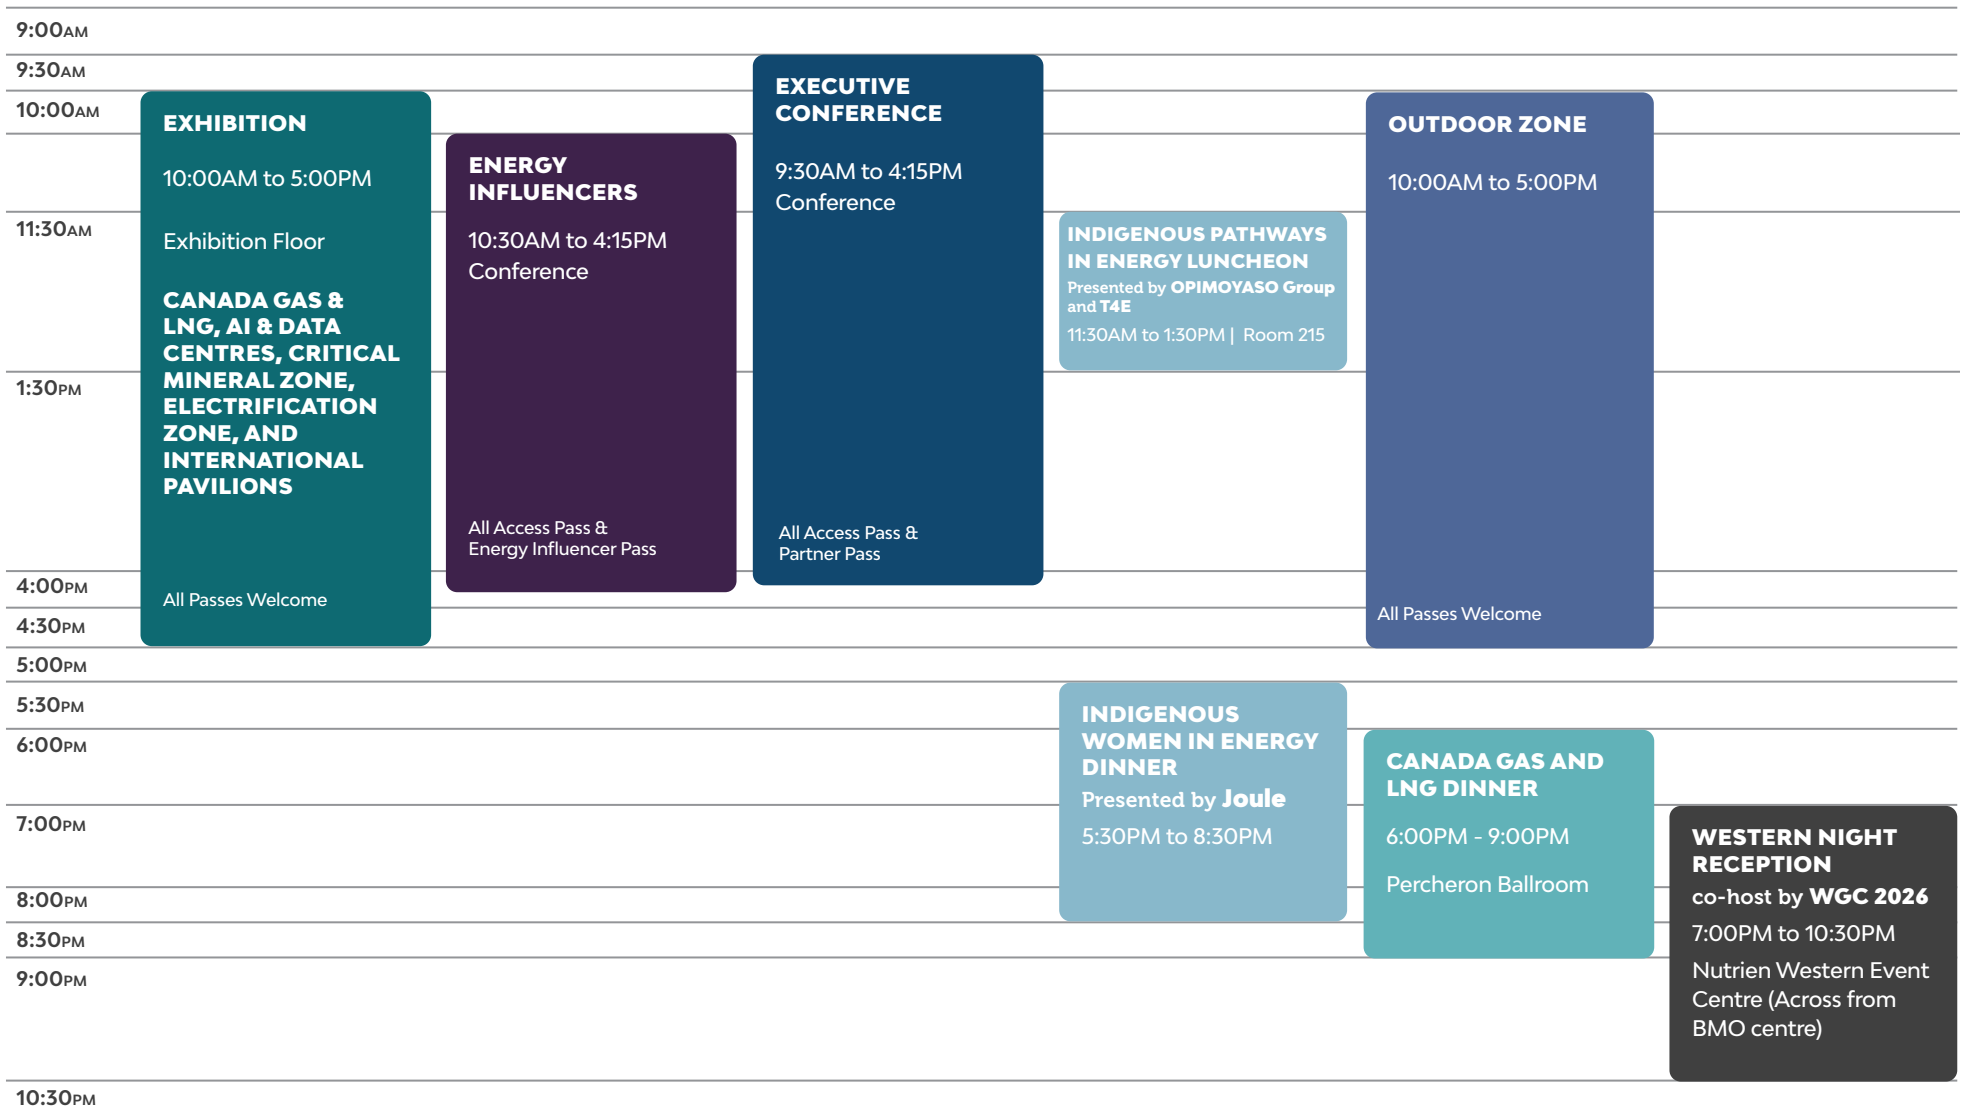

Venue Information:

The **Visitor Entrance** to the event is at the **Corral Trail SE entrance** of the **NEW BMO Centre**, 1912 Flores LaDue Parade, Calgary, Canada.

Use the access map to see impacts to roads, sidewalks and intersections due to construction in The Culture + Entertainment District: <https://www.cedistrict.com/access-map>

All visitors must bring **valid government-issued photo identification** to gain access to the event.

Venue Information:

The **Visitor Entrance** to the event is at the **Corral Trail SE entrance** of the **NEW BMO Centre**, 1912 Flores LaDue Parade, Calgary, Canada.

Use the access map to see impacts to roads, sidewalks and intersections due to construction in The Culture + Entertainment District: <https://www.cedistrict.com/access-map>

All visitors must bring **valid government-issued photo identification** to gain access to the event.