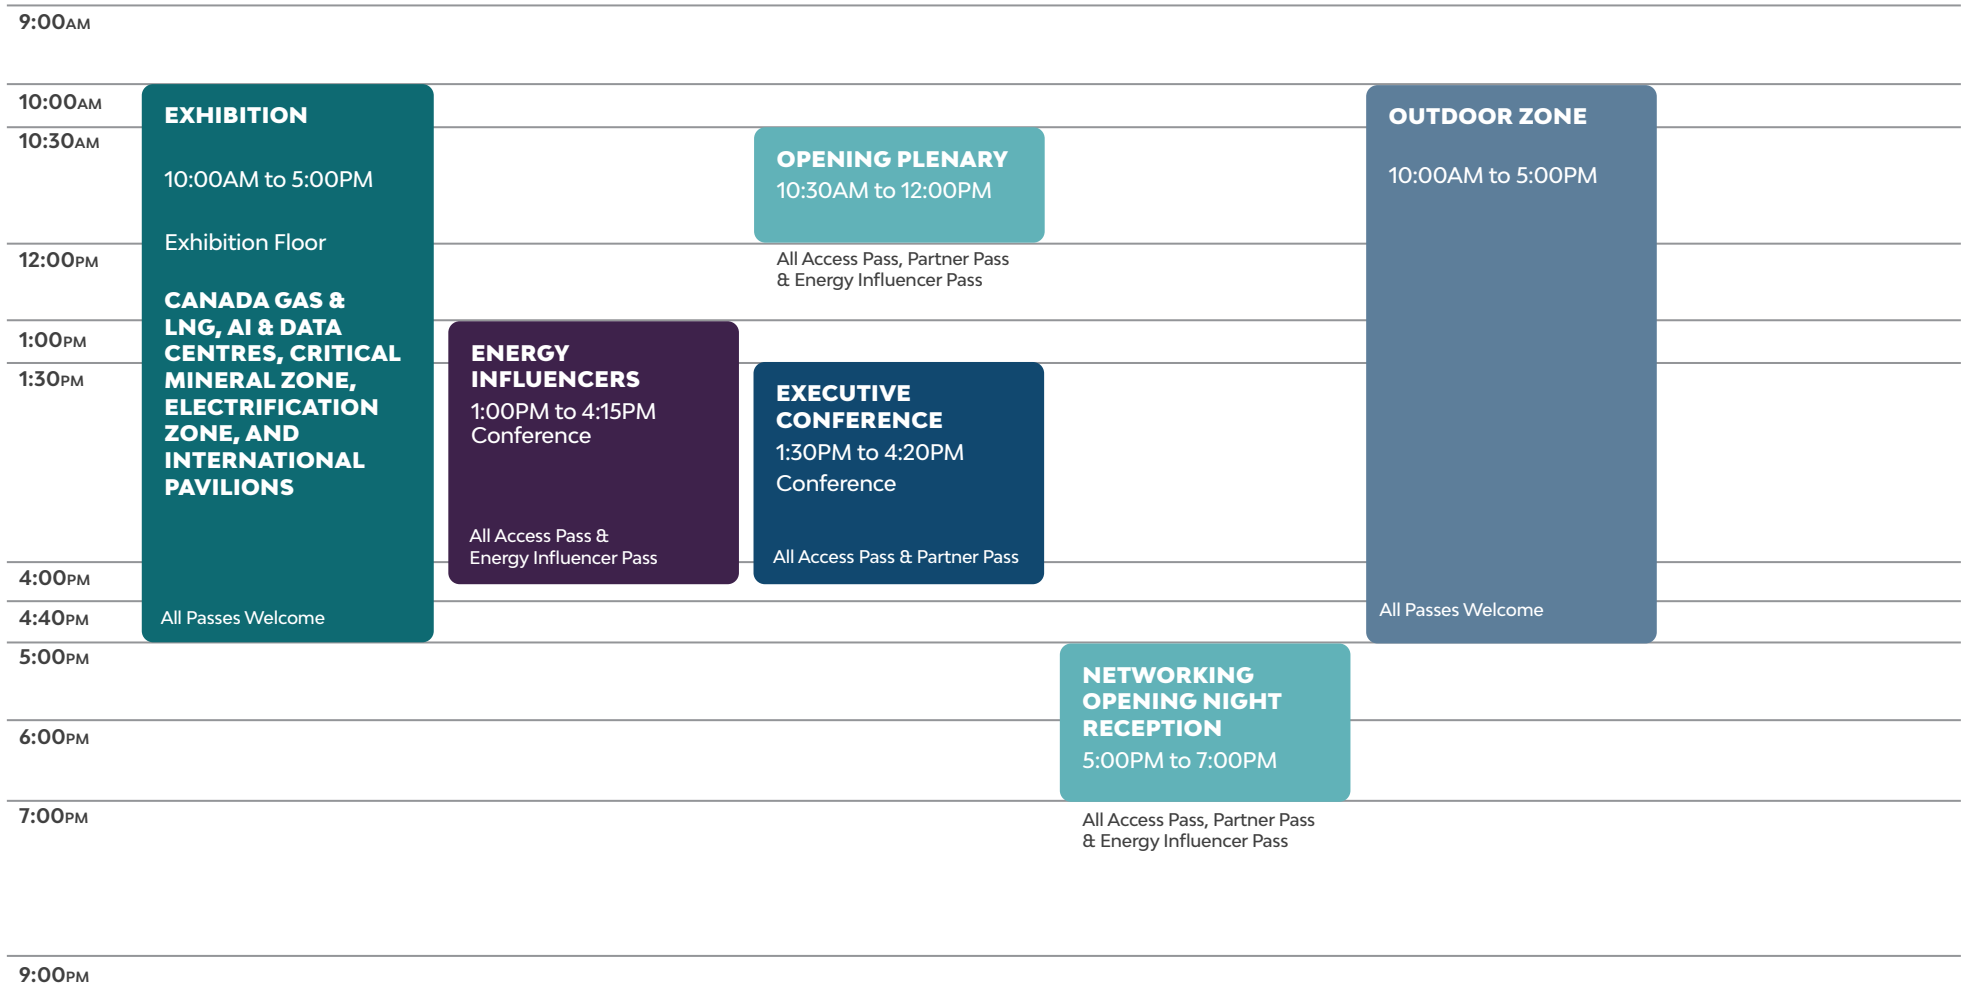

Venue Information:

The **Visitor Entrance** to the event is at the **Corral Trail SE entrance** of the **NEW BMO Centre**, 1912 Flores LaDue Parade, Calgary, Canada.

Use the access map to see impacts to roads, sidewalks and intersections due to construction in The Culture + Entertainment District: <https://www.cedistrict.com/access-map>

All visitors must bring **valid government-issued photo identification** to gain access to the event.

Venue Information:

The **Visitor Entrance** to the event is at the **Corral Trail SE entrance** of the **NEW BMO Centre**, 1912 Flores LaDue Parade, Calgary, Canada.

Use the access map to see impacts to roads, sidewalks and intersections due to construction in The Culture + Entertainment District: <https://www.cedistrict.com/access-map>

All visitors must bring **valid government-issued photo identification** to gain access to the event.