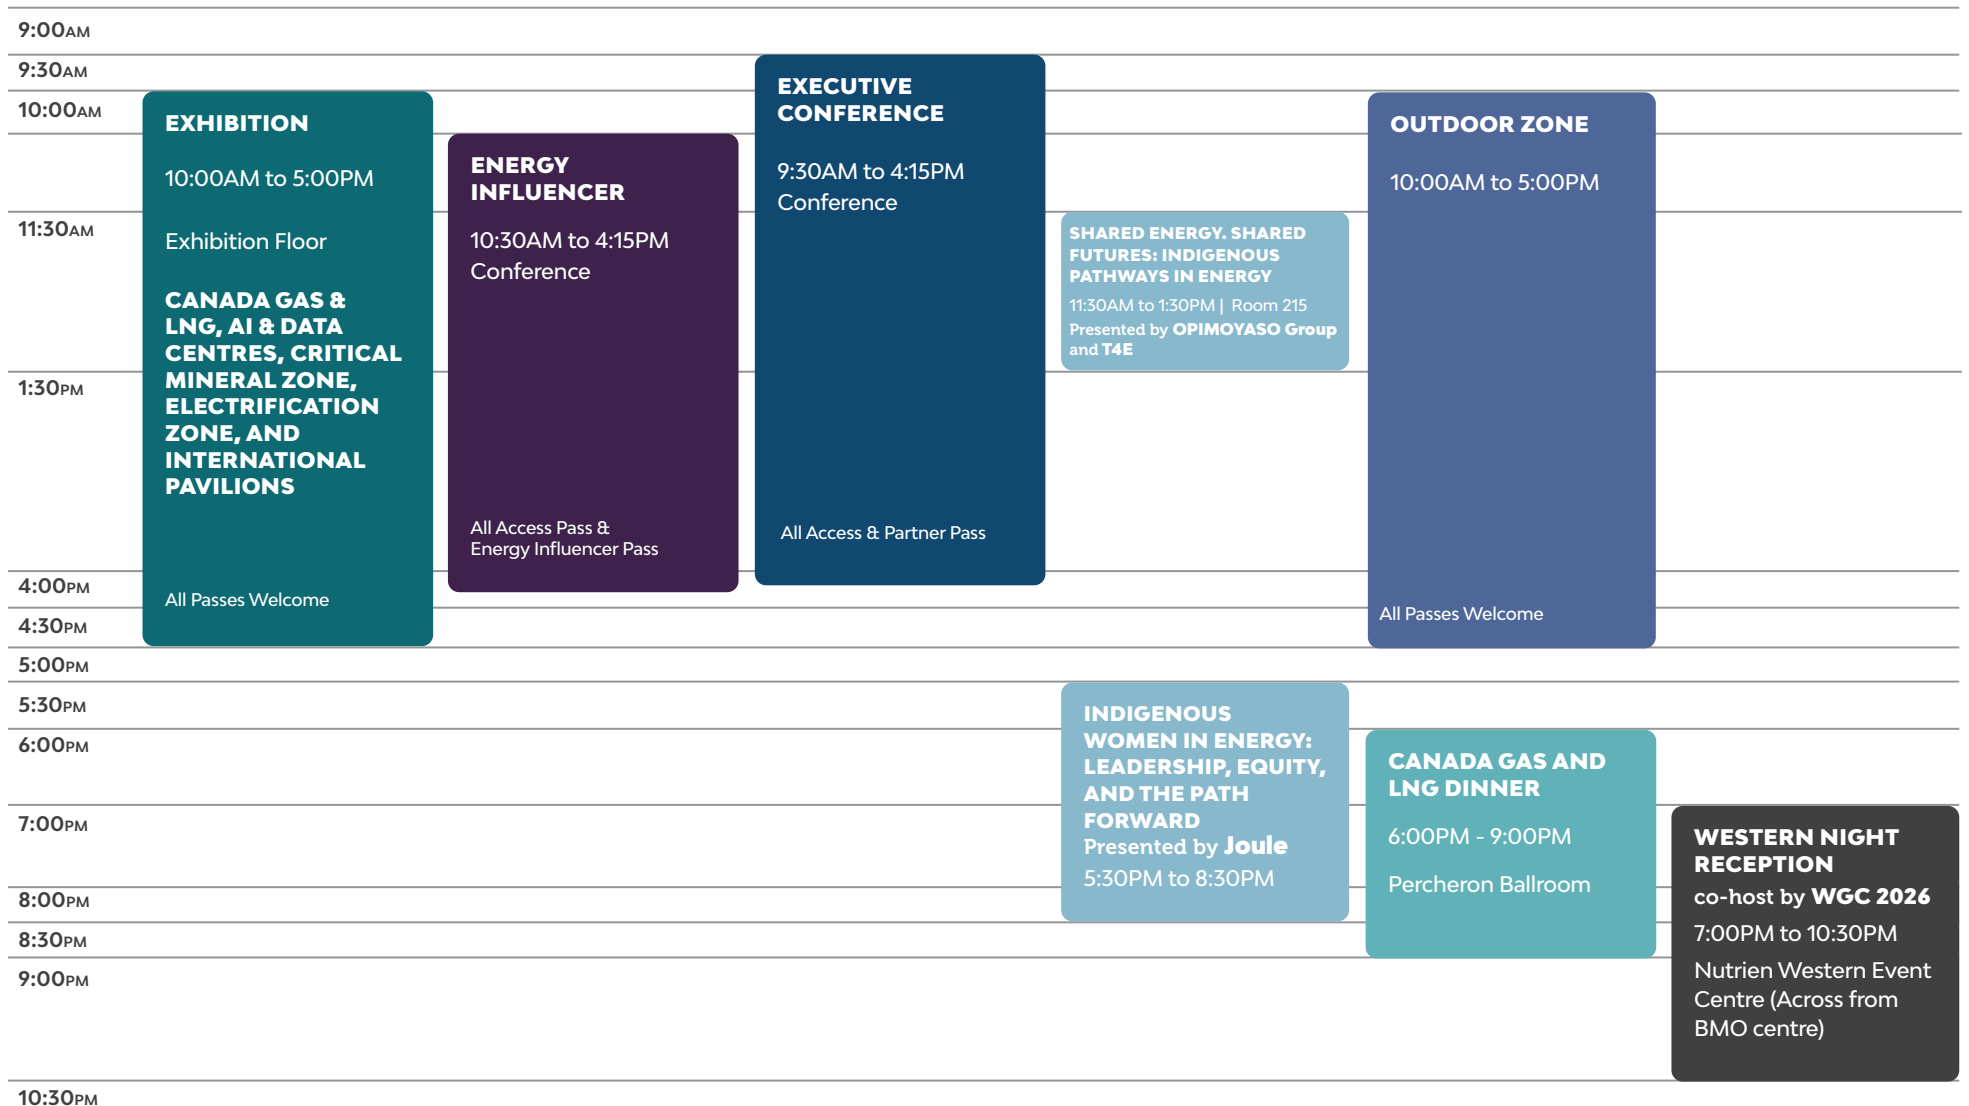

The **Visitor Entrance** to the event is at the **Corral Trail SE entrance** of the **NEW BMO Centre**, 1912 Flores LaDue Parade, Calgary, Canada.

Use the access map to see impacts to roads, sidewalks and intersections due to construction in The Culture + Entertainment District:

All visitors must bring **valid government-issued photo identification** to gain access to the event.

The **Visitor Entrance** to the event is at the **Corral Trail SE entrance** of the **NEW BMO Centre**, 1912 Flores LaDue Parade, Calgary, Canada.

Use the access map to see impacts to roads, sidewalks and intersections due to construction in The Culture + Entertainment District:

All visitors must bring **valid government-issued photo identification** to gain access to the event.

All visitors must bring **valid government-issued photo identification** to gain access to the event.

10:00AM	<p><b>EXHIBITION</b></p> <p>10:00AM to 4:00PM</p>	<p><b>ENERGY INFLUENCERS</b></p> <p>10:00AM to 3:15PM Conference</p>	<p><b>EXECUTIVE CONFERENCE</b></p> <p>10:00AM to 2:10PM Conference</p>	<p><b>OUTDOOR ZONE</b></p> <p>10:00AM to 4:00PM</p>	
12:00PM	<p>Exhibition Floor</p>				
12:30PM	<p><b>CANADA GAS &amp; LNG, AI &amp; DATA CENTRES, CRITICAL MINERAL ZONE, ELECTRIFICATION ZONE, AND INTERNATIONAL PAVILIONS</b></p>		<p>All Access &amp; Partner Pass</p>		<p><b>GLOBAL ENERGY SHOW AWARDS LUNCHEON</b></p> <p>12:00PM TO 2:30PM</p> <p>Percheron Ballroom</p>
2:30PM		<p>All Access Pass &amp; Energy Influencer Pass</p>			
3:15PM	<p>All Passes Welcome</p>			<p>All Passes Welcome</p>	
4:00PM					