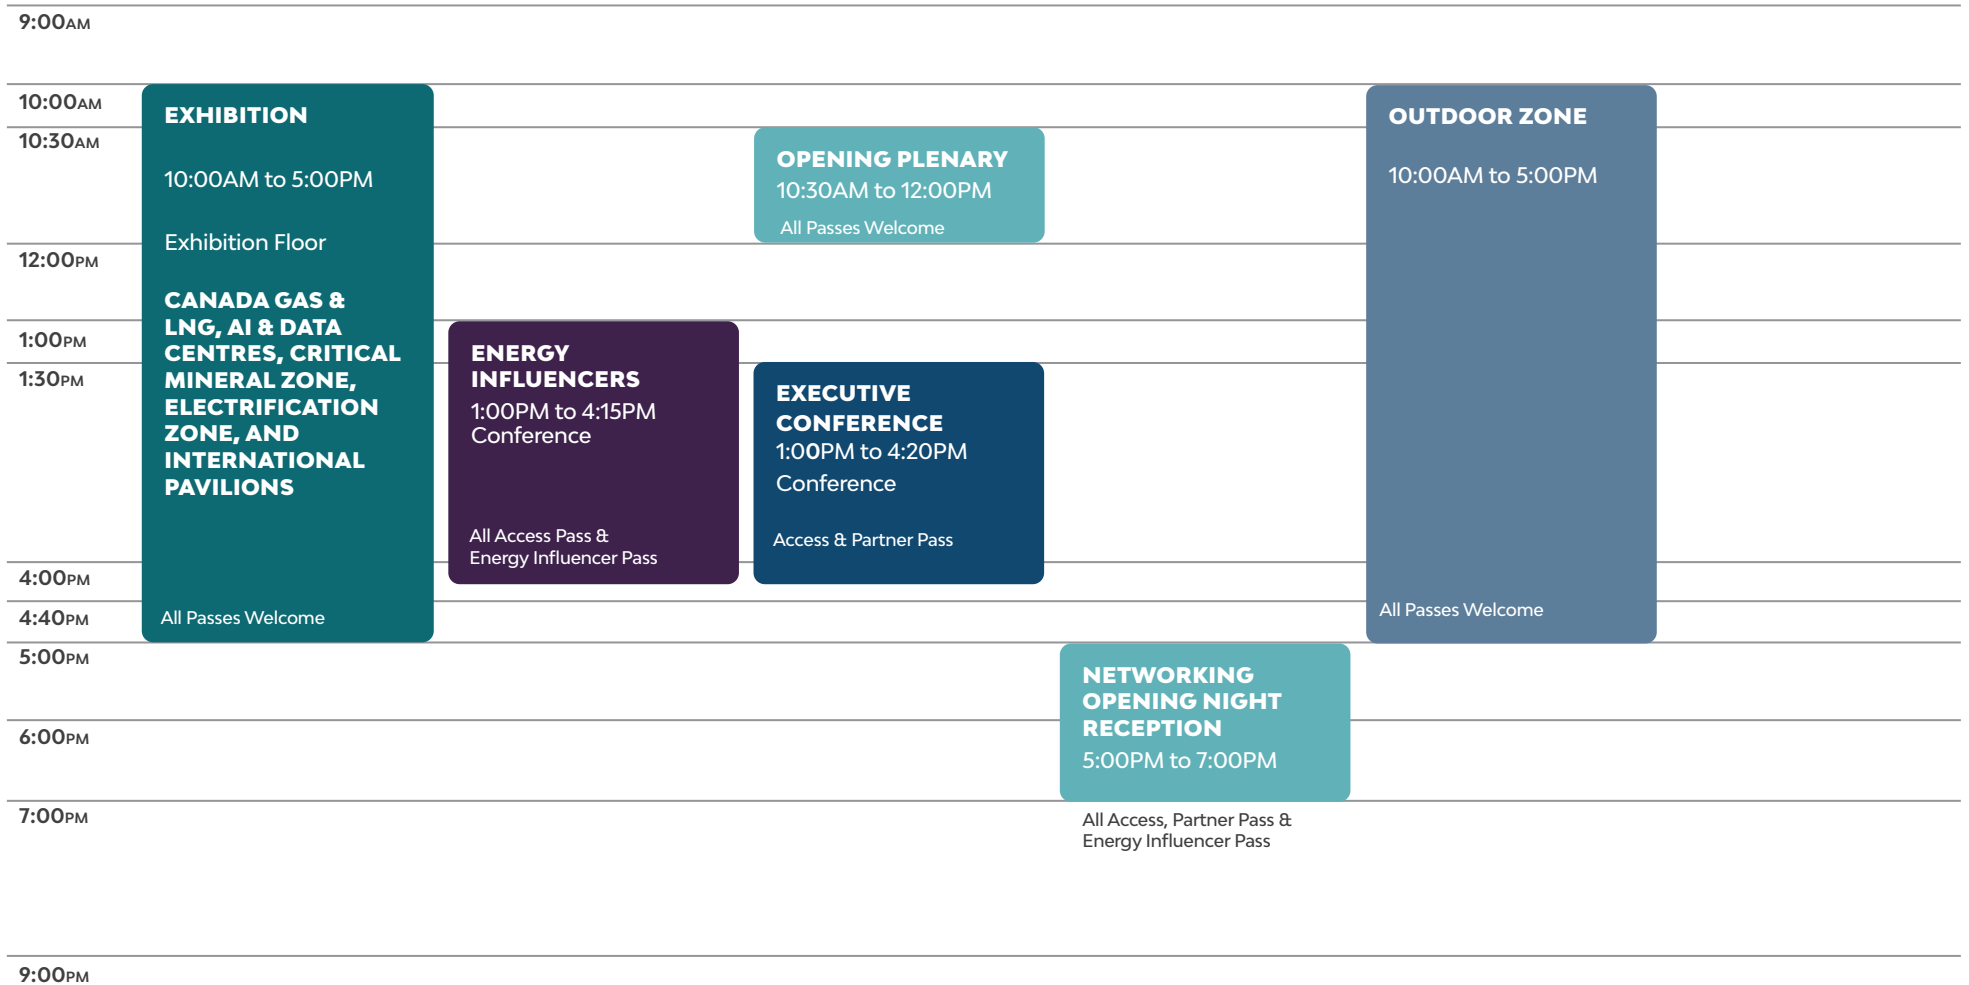

The **Visitor Entrance** to the event is at the **Corral Trail SE entrance** of the **NEW BMO Centre**, 1912 Flores LaDue Parade, Calgary, Canada.

Use the access map to see impacts to roads, sidewalks and intersections due to construction in The Culture + Entertainment District:

All visitors must bring **valid government-issued photo identification** to gain access to the event.

The **Visitor Entrance** to the event is at the **Corral Trail SE entrance** of the **NEW BMO Centre**, 1912 Flores LaDue Parade, Calgary, Canada.

Use the access map to see impacts to roads, sidewalks and intersections due to construction in The Culture + Entertainment District:

All visitors must bring **valid government-issued photo identification** to gain access to the event.

All visitors must bring **valid government-issued photo identification** to gain access to the event.

10:00AM	<p><b>EXHIBITION</b></p> <p>10:00AM to 4:00PM</p>	<p><b>ENERGY INFLUENCERS</b></p> <p>10:00AM to 3:15PM Conference</p>	<p><b>EXECUTIVE CONFERENCE</b></p> <p>10:00AM to 2:10PM Conference</p>	<p><b>OUTDOOR ZONE</b></p> <p>10:00AM to 4:00PM</p>	
12:00PM	<p>Exhibition Floor</p>				
12:30PM	<p><b>CANADA GAS &amp; LNG, AI &amp; DATA CENTRES, CRITICAL MINERAL ZONE, ELECTRIFICATION ZONE, AND INTERNATIONAL PAVILIONS</b></p>		<p>All Access &amp; Partner Pass</p>		<p><b>GLOBAL ENERGY SHOW AWARDS LUNCHEON</b></p> <p>12:00PM TO 2:30PM</p> <p>Percheron Ballroom</p>
2:30PM		<p>All Access Pass &amp; Energy Influencer Pass</p>			
3:15PM	<p>All Passes Welcome</p>			<p>All Passes Welcome</p>	
4:00PM					