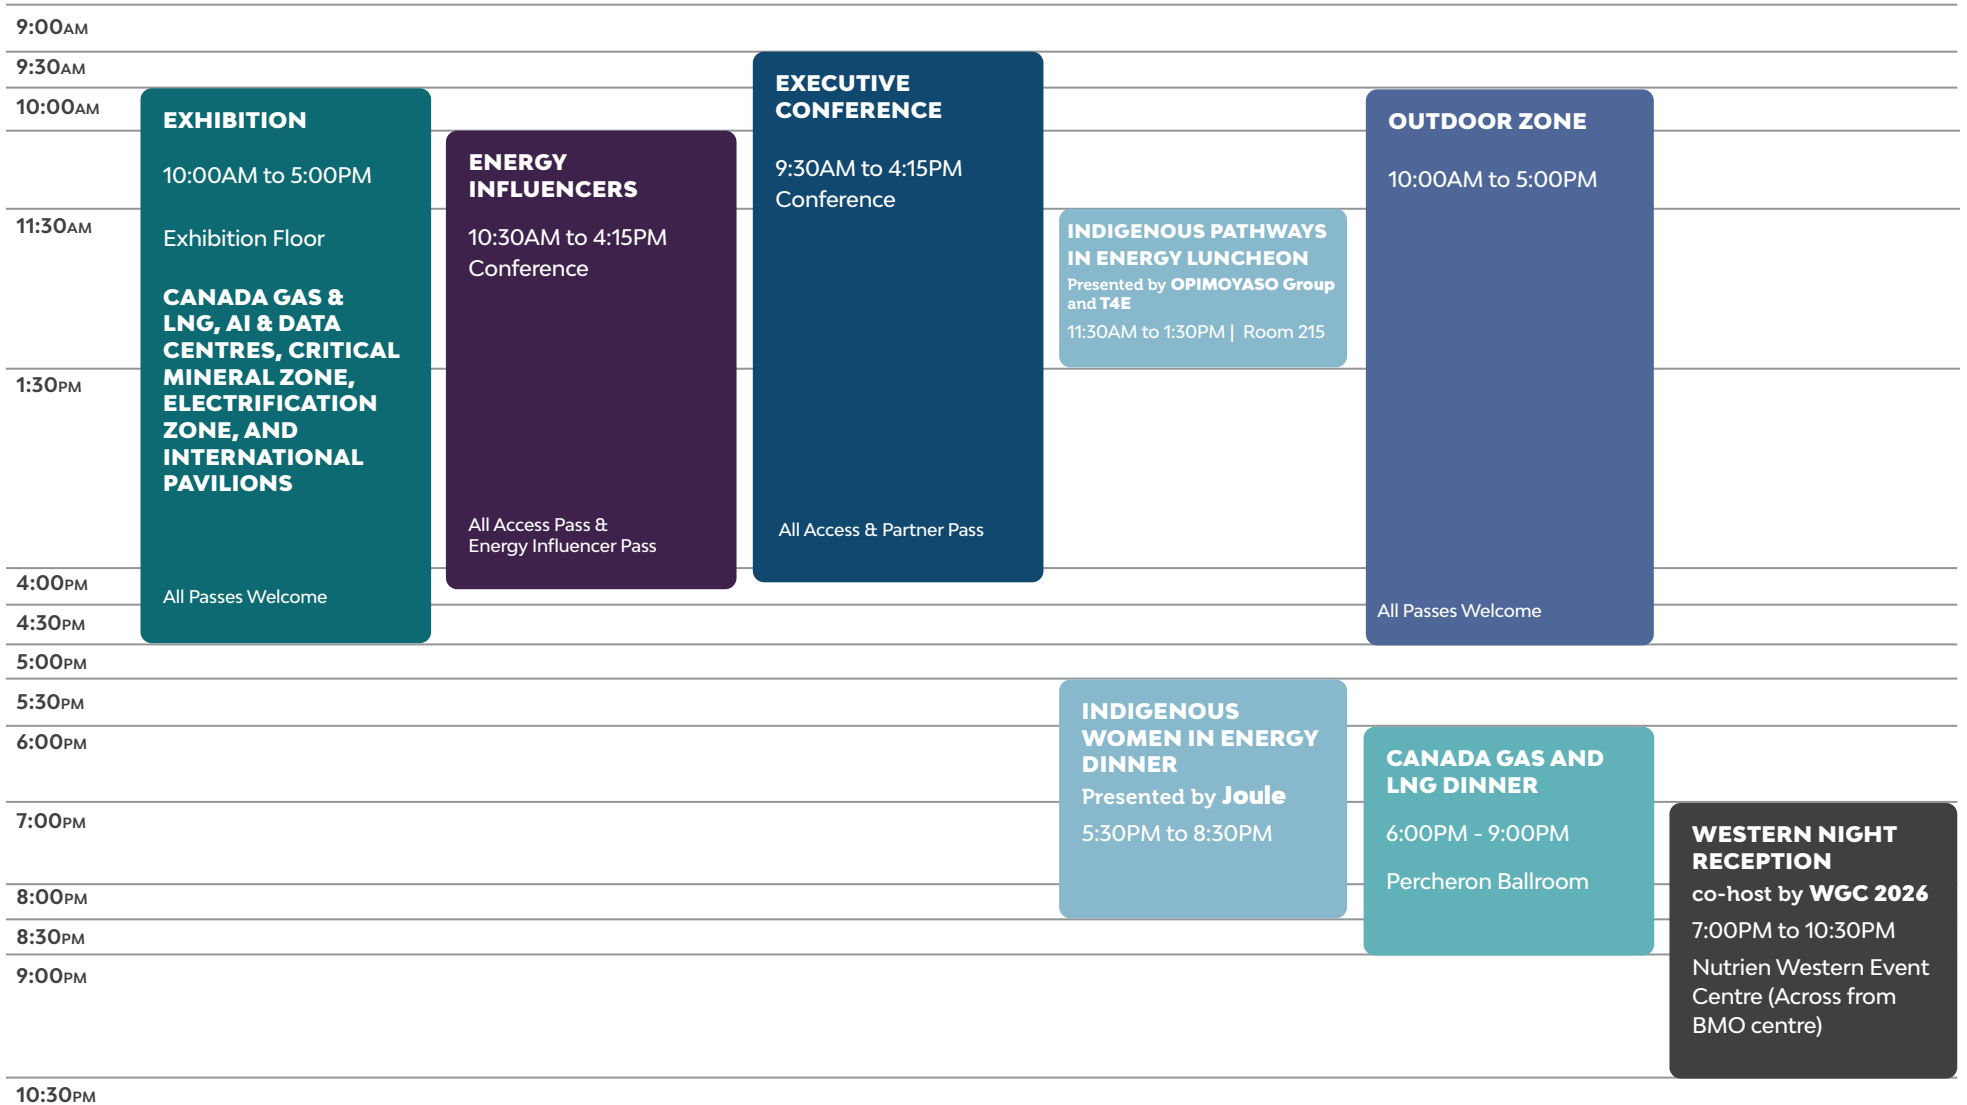

Venue Information:

The **Visitor Entrance** to the event is at the **Corral Trail SE entrance** of the **NEW BMO Centre**, 1912 Flores LaDue Parade, Calgary, Canada.

Use the access map to see impacts to roads, sidewalks and intersections due to construction in The Culture + Entertainment District: <https://www.cedistrict.com/access-map>

All visitors must bring **valid government-issued photo identification** to gain access to the event.

Venue Information:

The **Visitor Entrance** to the event is at the **Corral Trail SE entrance** of the **NEW BMO Centre**, 1912 Flores LaDue Parade, Calgary, Canada.

Use the access map to see impacts to roads, sidewalks and intersections due to construction in The Culture + Entertainment District: <https://www.cedistrict.com/access-map>

All visitors must bring **valid government-issued photo identification** to gain access to the event.