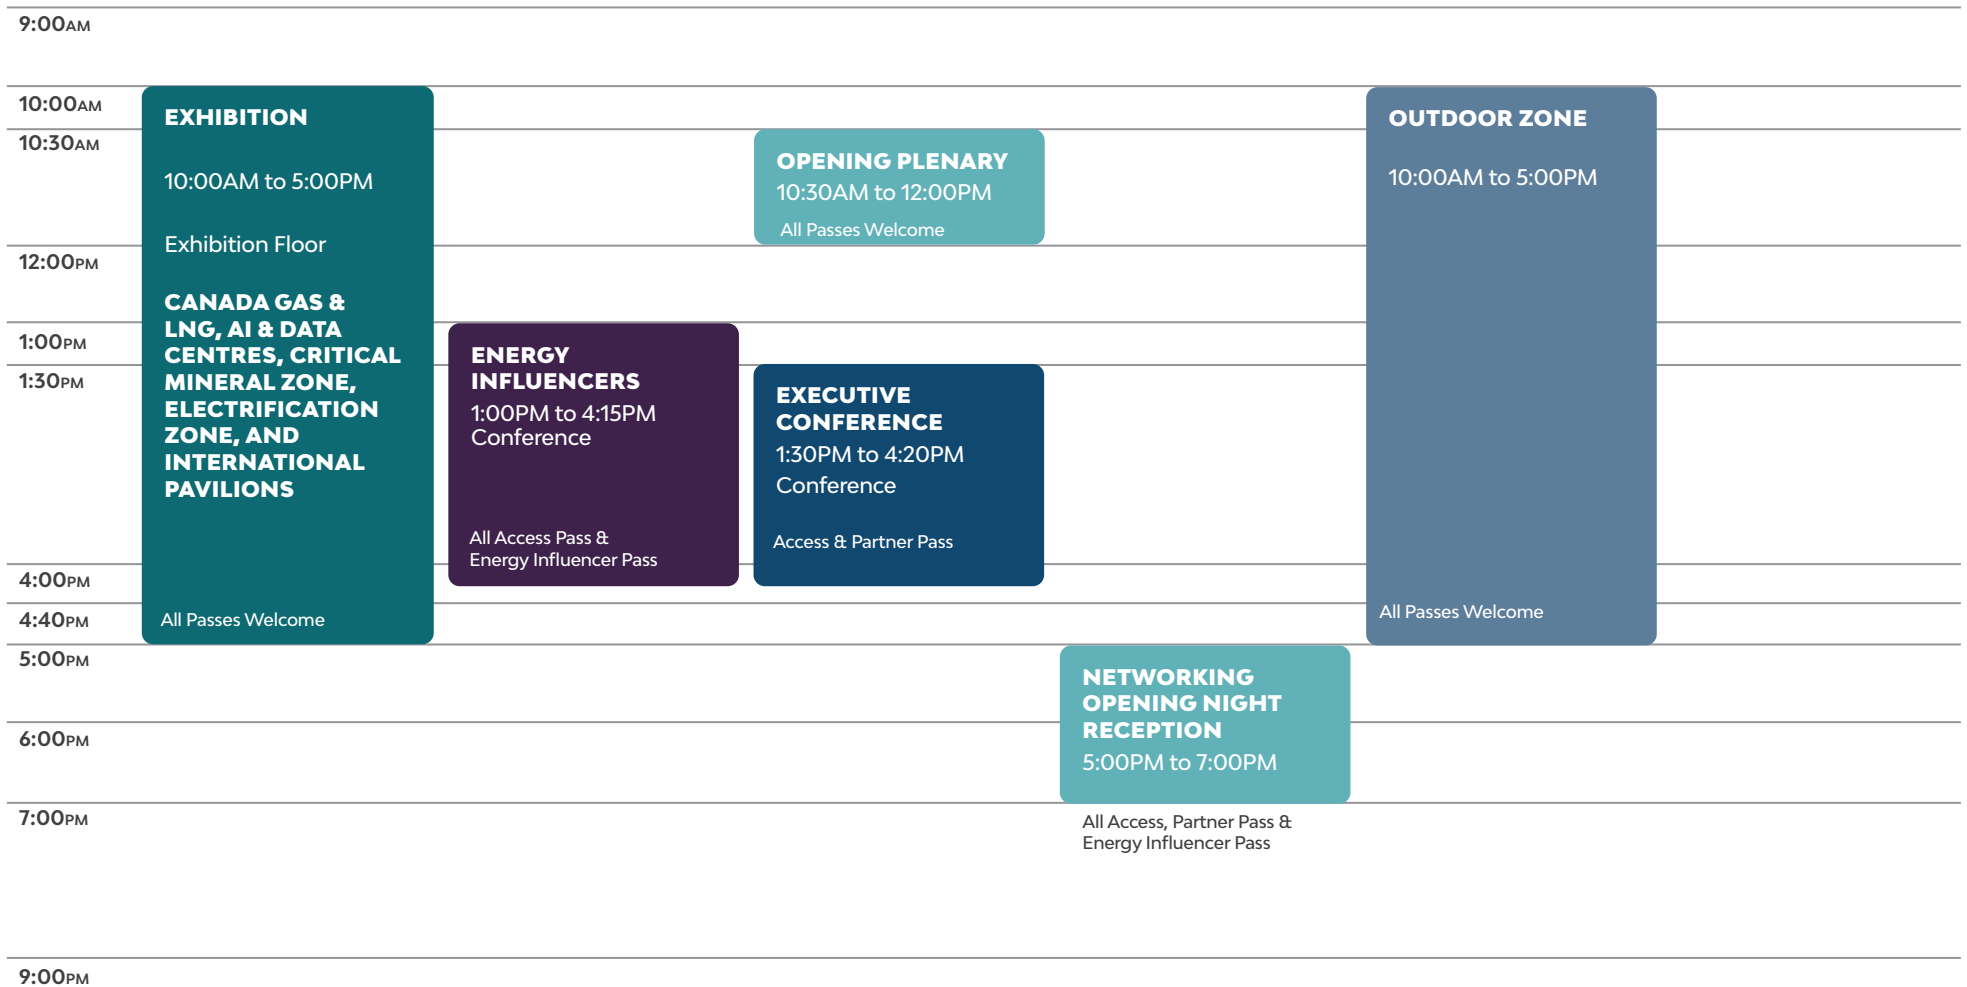

Venue Information:

The **Visitor Entrance** to the event is at the **Corral Trail SE entrance** of the **NEW BMO Centre**, 1912 Flores LaDue Parade, Calgary, Canada.

Use the access map to see impacts to roads, sidewalks and intersections due to construction in The Culture + Entertainment District: <https://www.cedistrict.com/access-map>

All visitors must bring **valid government-issued photo identification** to gain access to the event.

Venue Information:

The **Visitor Entrance** to the event is at the **Corral Trail SE entrance** of the **NEW BMO Centre**, 1912 Flores LaDue Parade, Calgary, Canada.

Use the access map to see impacts to roads, sidewalks and intersections due to construction in The Culture + Entertainment District: <https://www.cedistrict.com/access-map>

All visitors must bring **valid government-issued photo identification** to gain access to the event.