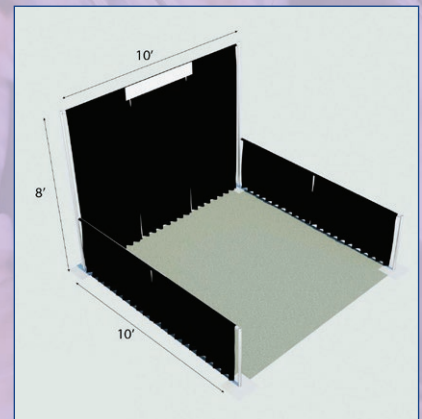

### WHAT IS INCLUDED WITH YOUR PAVILION SPACE:

✓ MELA PAVILION PIPE AND DRAPE AND FLOOR SPACE
✓ FLOOR SPACE IN HALL A
✓ STANDARD GREY BOOTH CARPET
✓ BASIC UNLIMITED MATERIAL HANDLING UP TO 5000LBS PER CRATE
✓ CRATE STORAGE DURING THE SHOW
✓ DAILY EXHIBIT VACUUMING AND EMPTYING OF WASTEBASKETS
✓ BOOTH HEADER WITH EXHIBITOR NAME
✓ 24 HOUR ROAMING SECURITY
✓ ONE (1) 1500-WATT ELECTRIC OUTLET
✓ UNLIMITED CLIENT INVITATIONS TO ATTEND THE EXHIBITION
✓ UNLIMITED EXHIBITOR BOOTH STAFF PASSES
✓ EXHIBITOR WEB LISTING WITH LOGO
✓ COMPANY PROFILE ON ONLINE DIRECTORY AND MOBILE APP
✓ EXHIBITOR COMPANY ON OFFICIAL LIVE FLOOR PLAN
✓ COMPANY LOGO IN THE OFFICIAL PRINTED EVENT GUIDE
✓ EXCLUSIVE EXHIBITOR CONCIERGE SERVICE