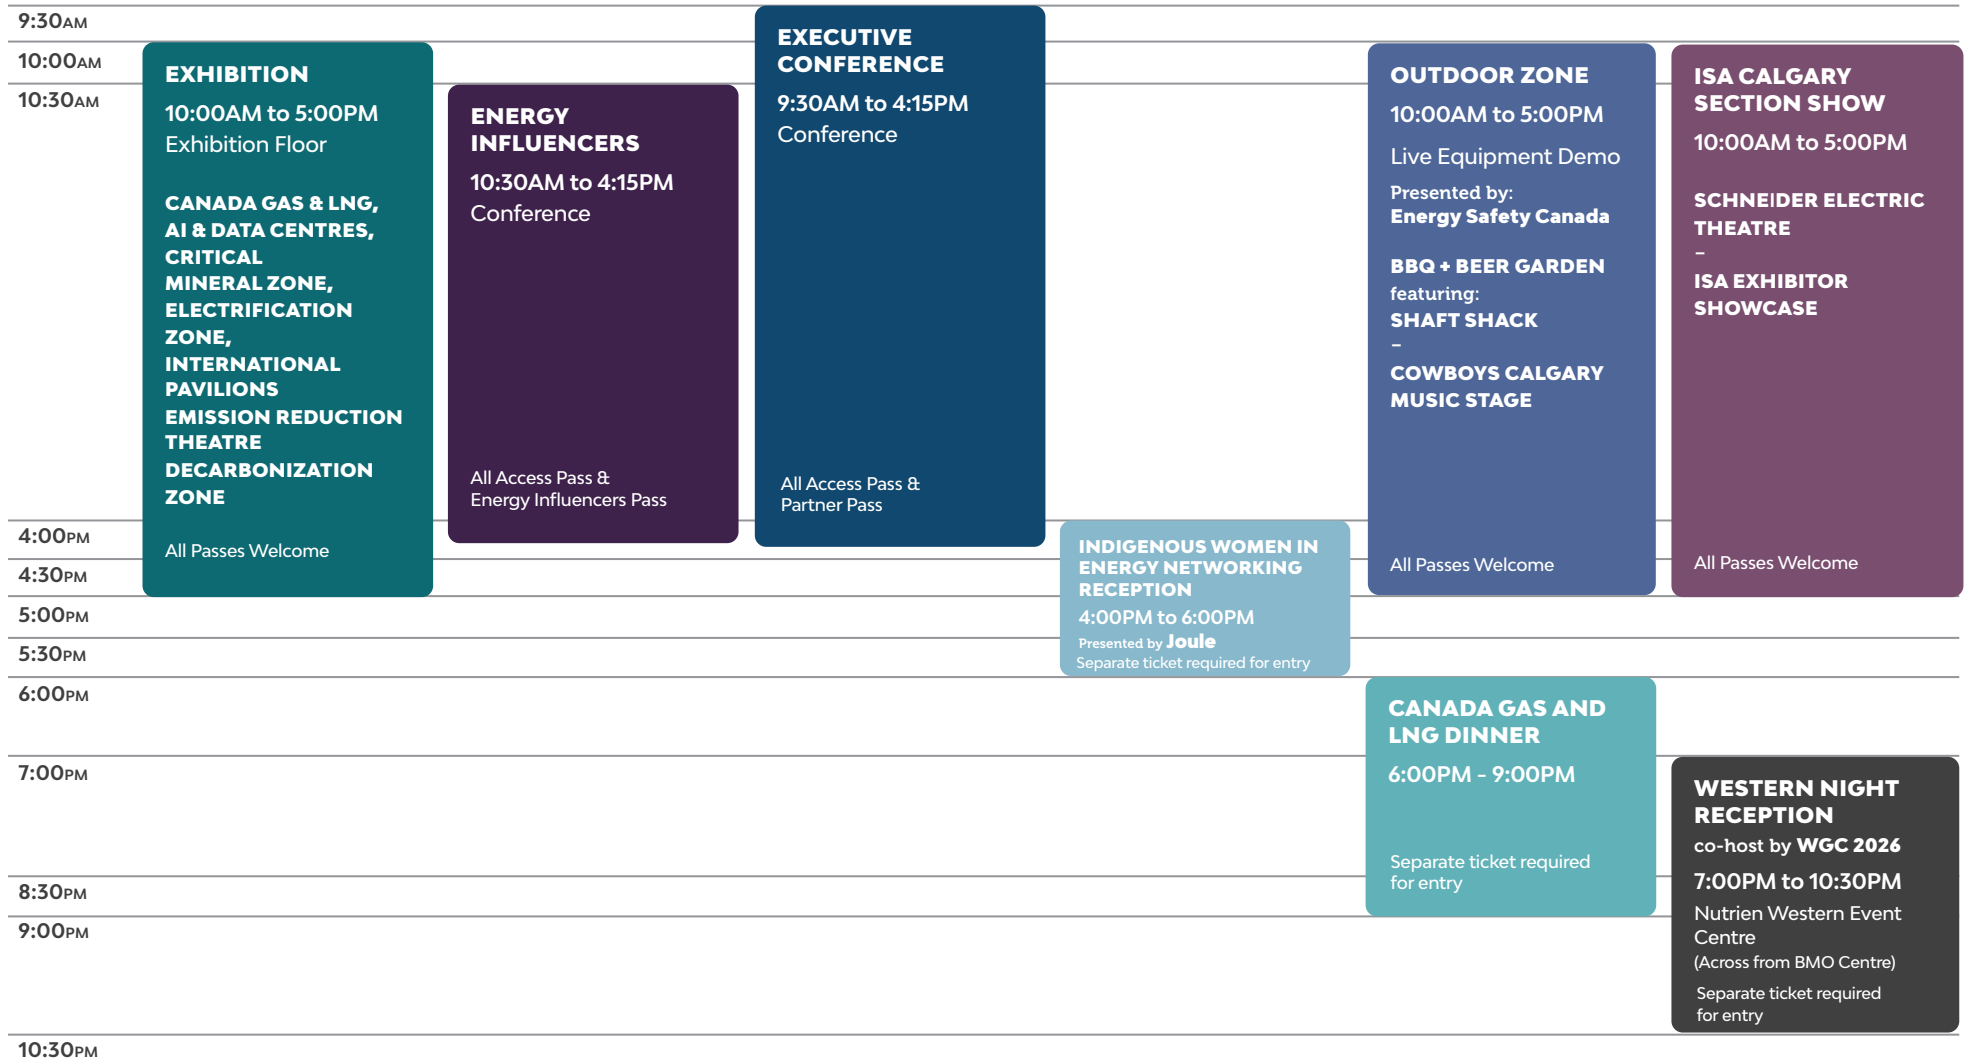

Venue Information:

The **Visitor Entrance** to the event is at the **Corral Trail SE entrance** of the **BMO Centre**, 1912 Flores LaDue Parade, Calgary, Canada.

Use the access map to see impacts to roads, sidewalks and intersections due to construction in The Culture + Entertainment District: <https://www.cedistrict.com/access-map>

All visitors must bring **valid government-issued photo identification** to gain access to the event.

Venue Information:

The **Visitor Entrance** to the event is at the **Corral Trail SE entrance** of the **BMO Centre**, 1912 Flores LaDue Parade, Calgary, Canada.

Use the access map to see impacts to roads, sidewalks and intersections due to construction in The Culture + Entertainment District: <https://www.cedistrict.com/access-map>

All visitors must bring **valid government-issued photo identification** to gain access to the event.

All visitors must bring **valid government-issued photo identification** to gain access to the event.

10:00AM	<p>EXHIBITION 10:00AM to 4:00PM Exhibition Floor</p>	<p>ENERGY INFLUENCERS 10:00AM to 3:15PM Conference</p>	<p>EXECUTIVE CONFERENCE 10:00AM to 2:10PM Conference</p>	<p>OUTDOOR ZONE 10:00AM to 4:00PM Live Equipment Demo Presented by: Energy Safety Canada</p>	<p>ISA CALGARY SECTION SHOW 10:00AM to 4:00PM</p>	
12:00PM	<p>CANADA GAS & LNG, AI & DATA CENTRES, CRITICAL MINERAL ZONE, ELECTRIFICATION ZONE, INTERNATIONAL PAVILIONS</p>	<p>All Access Pass & Partner Pass</p>	<p>All Access Pass & Partner Pass</p>	<p>BBQ + BEER GARDEN featuring: SHAFT SHACK</p>	<p>SCHNEIDER ELECTRIC THEATRE - ISA EXHIBITOR SHOWCASE</p>	<p>GLOBAL ENERGY SHOW AWARDS LUNCHEON 12:00pm to 2:30pm Percheron Ballroom All Access Pass or Ticket required for entry</p>
12:30PM						
2:10PM	<p>EMISSION REDUCTION THEATRE</p>	<p>All Access Pass & Energy Influencers Pass</p>	<p>All Passes Welcome</p>	<p>COWBOYS CALGARY MUSIC STAGE</p>	<p>All Passes Welcome</p>	
2:30PM						
3:15PM	<p>DECARBONIZATION ZONE All Passes Welcome</p>					
4:00PM						