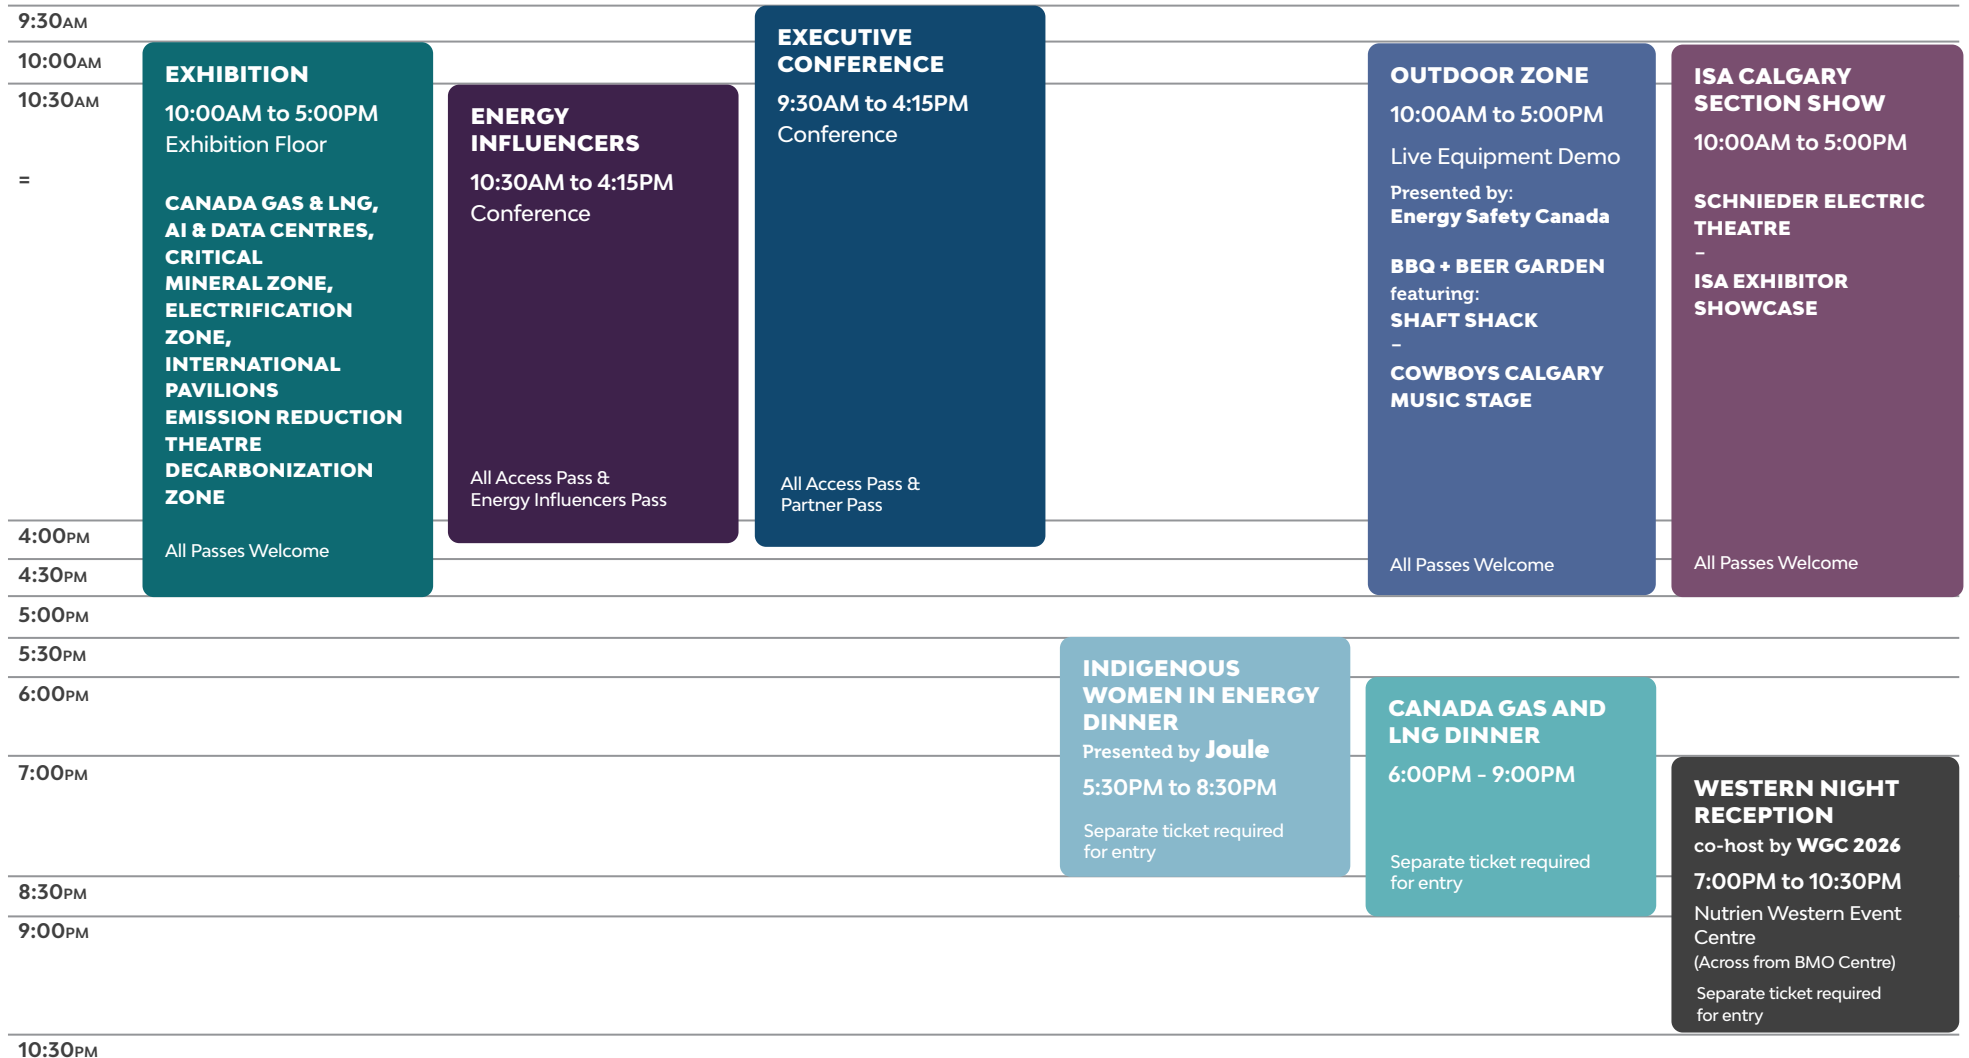

Venue Information:

The **Visitor Entrance** to the event is at the **Corral Trail SE entrance** of the **BMO Centre**, 1912 Flores LaDue Parade, Calgary, Canada.

Use the access map to see impacts to roads, sidewalks and intersections due to construction in The Culture + Entertainment District: <https://www.cedistrict.com/access-map>

All visitors must bring **valid government-issued photo identification** to gain access to the event.

Venue Information:

The **Visitor Entrance** to the event is at the **Corral Trail SE entrance** of the **BMO Centre**, 1912 Flores LaDue Parade, Calgary, Canada.

Use the access map to see impacts to roads, sidewalks and intersections due to construction in The Culture + Entertainment District: <https://www.cedistrict.com/access-map>

All visitors must bring **valid government-issued photo identification** to gain access to the event.

All visitors must bring **valid government-issued photo identification** to gain access to the event.

10:00AM	EXHIBITION 10:00AM to 4:00PM Exhibition Floor	ENERGY INFLUENCERS 10:00AM to 3:15PM Conference	EXECUTIVE CONFERENCE 10:00AM to 2:10PM Conference	OUTDOOR ZONE 10:00AM to 4:00PM Live Equipment Demo Presented by: Energy Safety Canada	ISA CALGARY SECTION SHOW 10:00AM to 4:00PM	
12:00PM	CANADA GAS & LNG, AI & DATA CENTRES, CRITICAL MINERAL ZONE, ELECTRIFICATION ZONE, INTERNATIONAL PAVILIONS	All Access Pass & Energy Influencers Pass	All Access Pass & Partner Pass	BBQ + BEER GARDEN featuring: SHAFT SHACK - COWBOYS CALGARY MUSIC STAGE	SCHNIEDER ELECTRIC THEATRE - ISA EXHIBITOR SHOWCASE	GLOBAL ENERGY SHOW AWARDS LUNCHEON 12:00pm to 2:30pm Percheron Ballroom All Access Pass or Ticket required for entry
12:30PM						
2:10PM	EMISSION REDUCTION THEATRE DECARBONIZATION ZONE All Passes Welcome					
2:30PM						
3:15PM				All Passes Welcome	All Passes Welcome	
4:00PM						